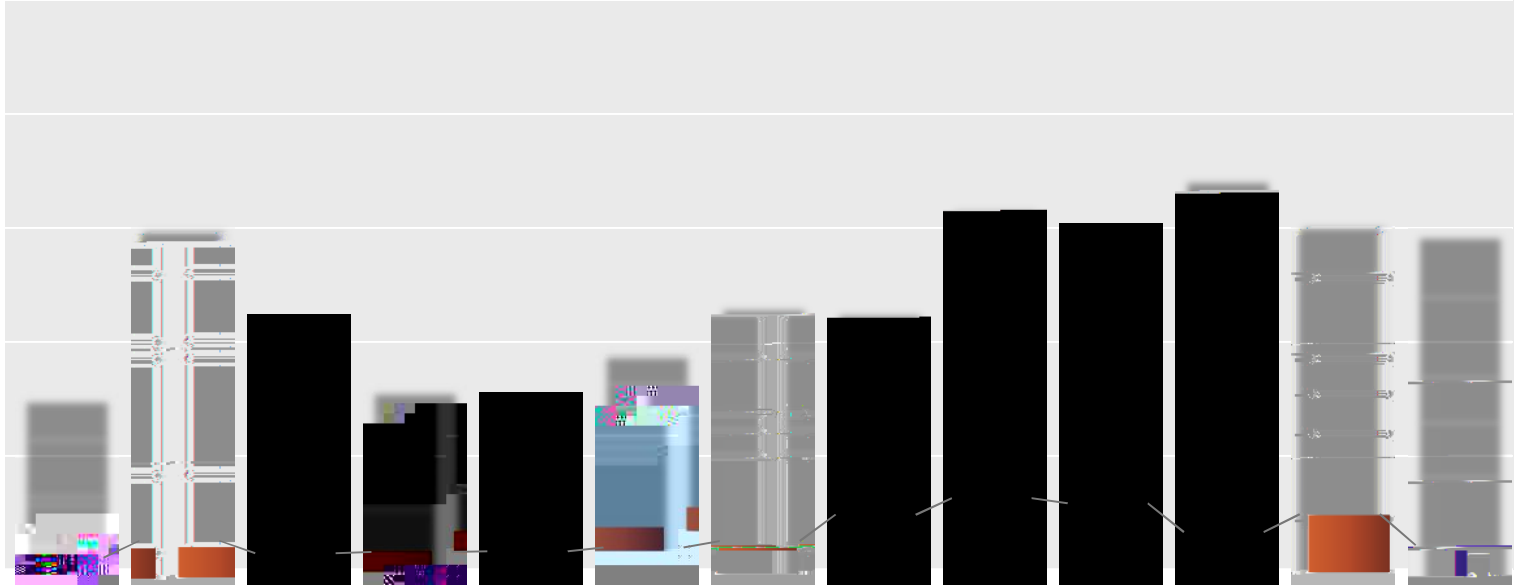

The main body of the document is obscured by a large black redaction box. Only a few thin, horizontal white lines are visible, suggesting the presence of text or table rows that have been completely hidden. These lines are located at approximately one-third, one-half, two-thirds, and three-quarters of the page height.

2014 10

2015

2015 3

2015 3

-
- /
 -
 -
 -

ALD